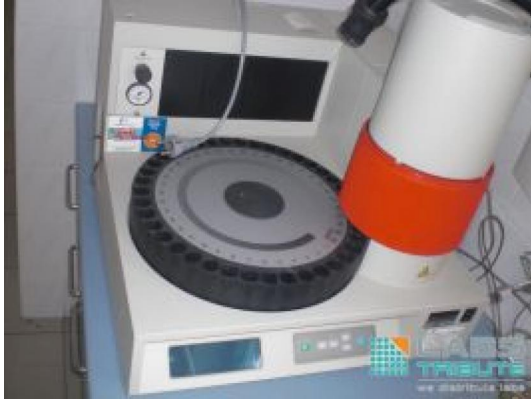

Perkin Elmer HS 40 XL

Remaining time Saturday, 09. October 2021 - 08:57:25

to buy now 3.500,00 EUR

Shipping conditions Shipping optional with additional fees

Perkin Elmer HS 40 XL.
Gebraucht, ohne Zubehör.